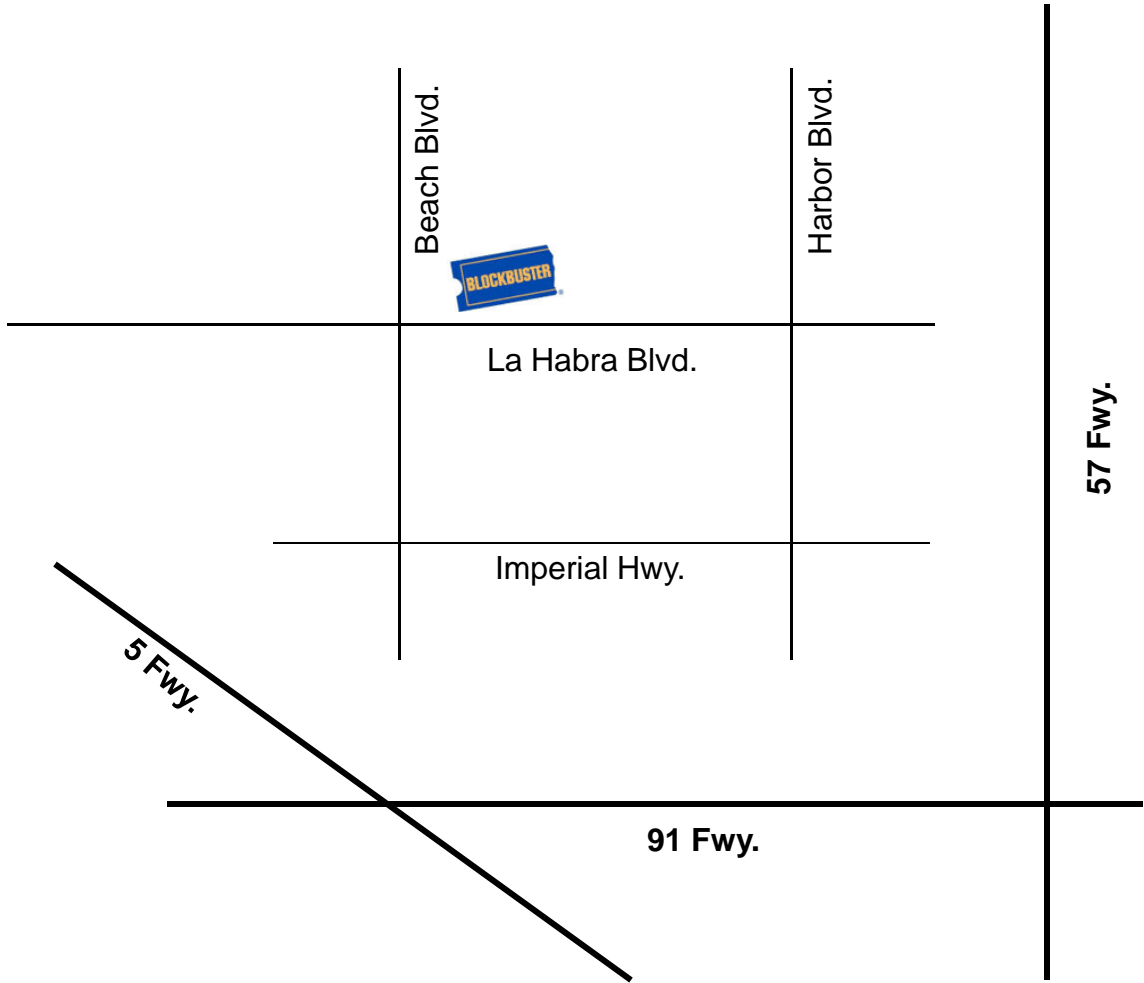

# For Lease

Beach Blvd. & La Habra Blvd.  
2501 W. La Habra Blvd. • La Habra, CA

## Features:

- JLS* Medical Office
- JLS* Near Costco
- JLS* Near Plaza Del Sol  
(Neighborhood Shopping Center)
- JLS* Monument Signage
- JLS* Common area parking and rear parking
- JLS* All suites have restrooms
- JLS* Ready for move in
- JLS* Available Suite:
  - Suite 5 – 1,000 SF
  - Suite 8 & 9 – 1,000 SF

Beach Blvd.

Harbor Blvd.

La Habra Blvd.

Imperial Hwy.

5 Fwy.

91 Fwy.

57 Fwy.