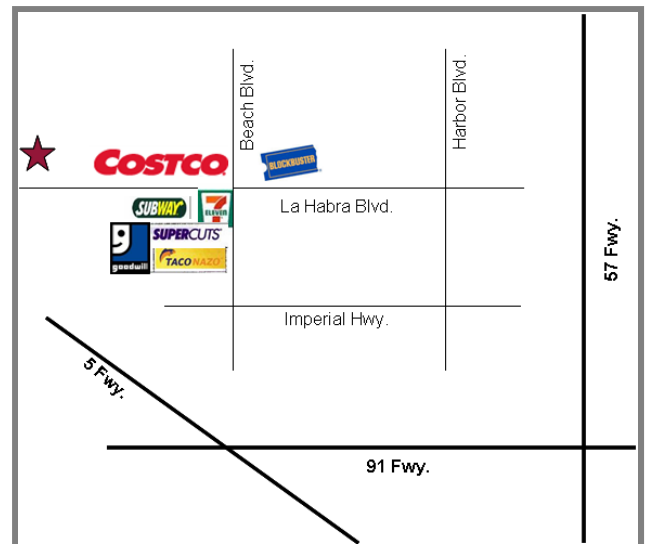

# For Lease

Beach Blvd. & La Habra Blvd.  
2501 W. La Habra Blvd. • La Habra, CA

## Features:

- JLS* Medical Office
- JLS* Near Costco
- JLS* Near Plaza Del Sol  
(Neighborhood Shopping Center)
- JLS* Monument Signage
- JLS* Common area parking and rear parking
- JLS* All suites have restrooms
- JLS* Ready for move in
- JLS* Available Suite:
  - Suite 5 – 1,000 SF
  - Suite 8 & 9 – 1,000 SF

Beach Blvd.

Harbor Blvd.

La Habra Blvd.

Imperial Hwy.

5 Fwy.

91 Fwy.

57 Fwy.