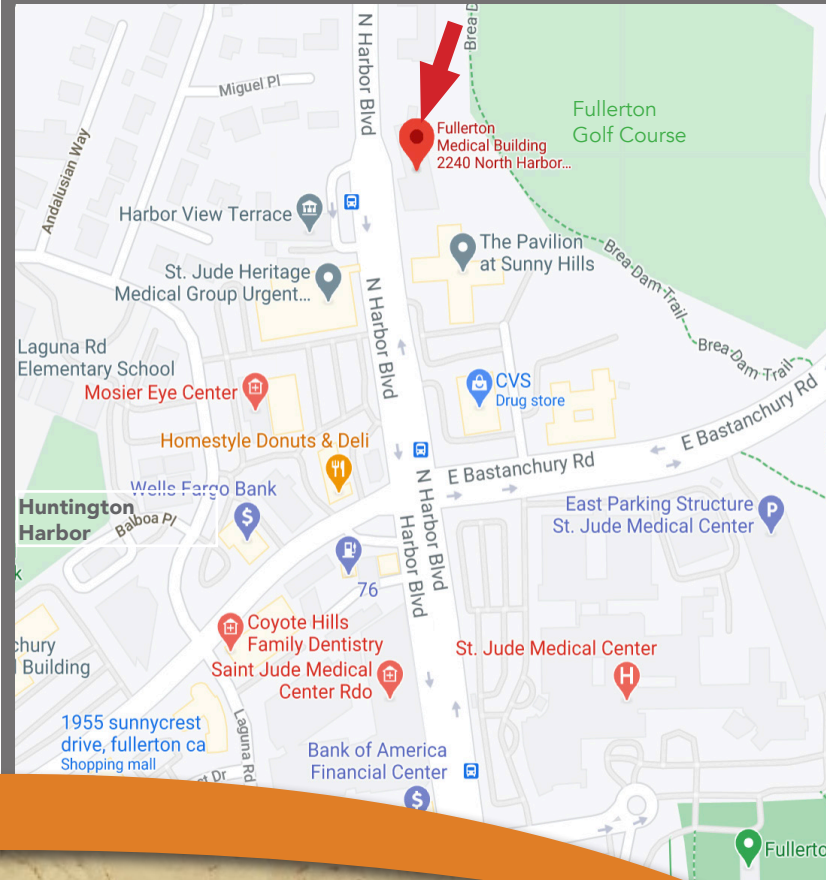

Suite 210	2,768 SF	\$2.65 PSF NNN
Suite 220	2,073 SF	\$2.65 PSF NNN
Combined	4,481 SF	\$2.65 PSF NNN

FOR LEASE

- Highly upgraded medical suites
- Professional high quality medical building
- Surface and structured parking
- Close proximity to St. Jude's & Medical Center
- Dental fixtures available (suite 220)
- Controlled Access
- Views of Fullerton Golf Course & abundant natural light
- Monument signage
- Suites can be combined to total 4,481 sf