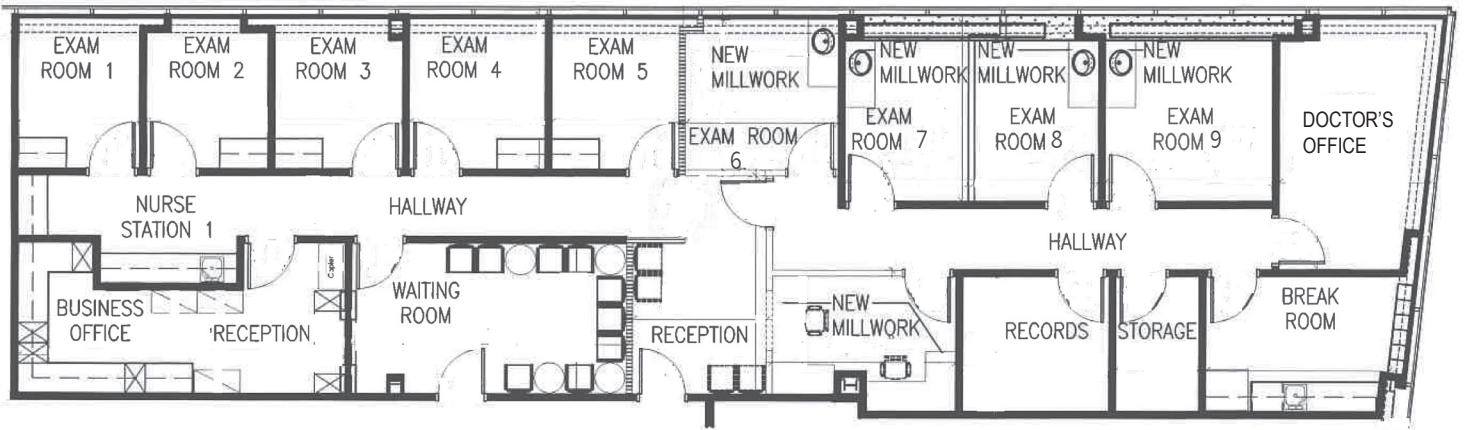

Suite 210	2,768 SF	\$2.65 PSF NNN
Suite 220	2,073 SF	\$2.65 PSF NNN
Combined	4,481 SF	\$2.65 PSF NNN

FOR LEASE

- Highly upgraded medical suites
- Professional high quality medical building
- Surface and structured parking
- Close proximity to St. Jude's & Medical Center
- Dental fixtures available (suite 220)
- Controlled Access
- Views of Fullerton Golf Course & abundant natural light
- Monument signage
- Suites can be combined to total 4,481 sf

FLOOR PLAN

SUITE 210 2,768 SF \$2.65 PSF NNN

SUITE 220 2,073 SF \$2.65 PSF NNN

SUITE 210 & 220 COMBINED

4,481 SF \$2.65 PSF NNN