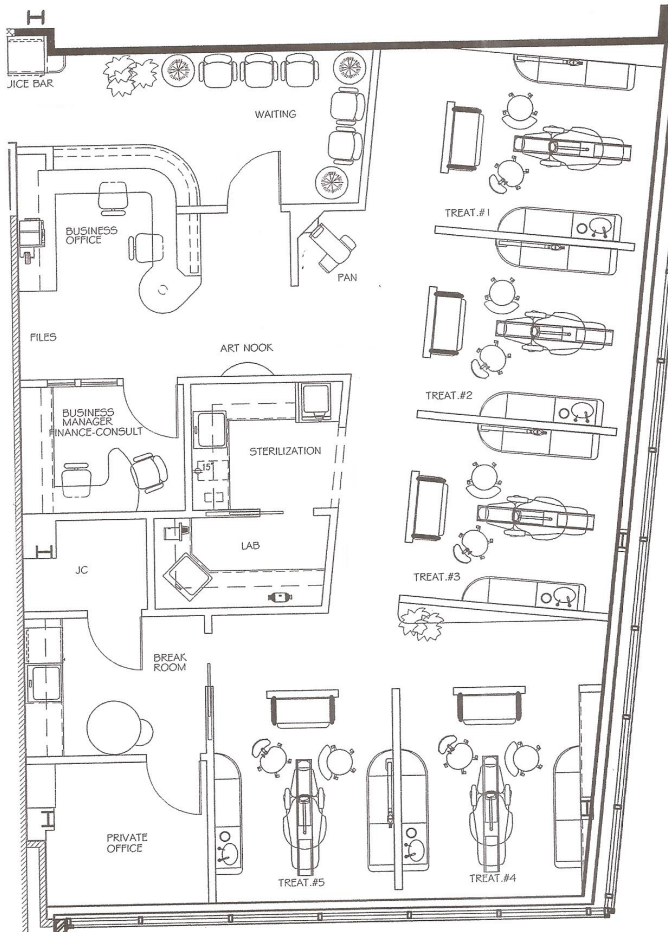

Suite 210	2,768 SF	\$2.65 PSF NNN
Suite 220	2,073 SF	\$2.65 PSF NNN
Combined	4,481 SF	\$2.65 PSF NNN

FOR LEASE

- Highly upgraded medical suites
- Professional high quality medical building
- Surface and structured parking
- Close proximity to St. Jude's & Medical Center
- Dental fixtures available (suite 220)
- Controlled Access
- Views of Fullerton Golf Course & abundant natural light
- Monument signage
- Suites can be combined to total 4,481 sf

FLOOR PLAN

SUITE 210 2,768 SF \$2.65 PSF NNN

SUITE 220 2,073 SF \$2.65 PSF NNN

SUITE 210 & 220 COMBINED

4,481 SF \$2.65 PSF NNN